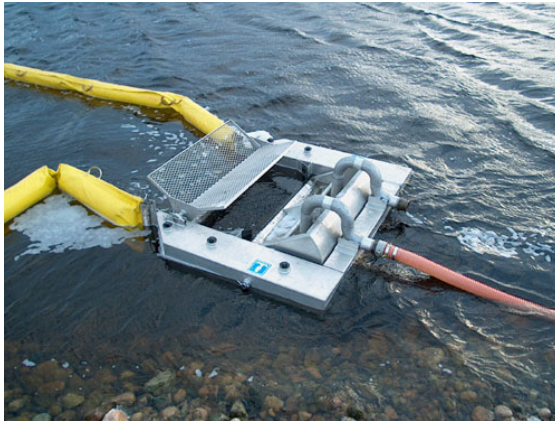

# PEDCO SKIMMER

## Technical Data

Length: 1.7 m (5 ft. 6 in)  
Width: 2.0 m (6 ft. 5 in)  
Height: 0.8 m (2 ft. 7 in)  
Weight: 55 kg (122 lbs)